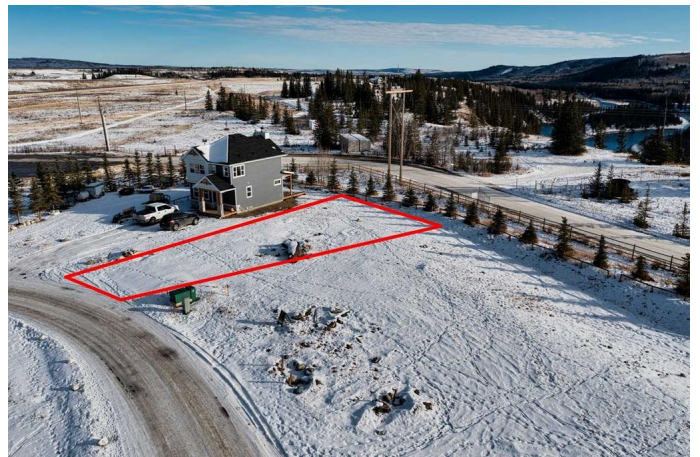

\$345,000 - 605 Cottageclub Bend, Rural Rocky View County

MLS® #A2182653

\$345,000

0 Bedroom, 0.00 Bathroom,
Land on 0.14 Acres

Cottage Club at Ghost Lake, Rural Rocky View County, Alberta

Imagine building your perfect home on this expansive 5,900+ sq ft lot with a Southern-facing backyard, offering uninterrupted views of the stunning natural surroundings. This premium property is perfectly positioned to maximize sunlight, giving you endless options for outdoor living and relaxation. Located in the heart of CottageClub's Phase 5, this lot provides direct access to walking trails, a meandering river, and a sparkling lake—ideal for nature lovers and outdoor enthusiasts. Whether you're planning your dream vacation retreat or a year-round residence, this lot is where tranquility and recreation come together. Seize this opportunity to create your sanctuary in an unparalleled setting. Don't wait—your dream awaits!

Essential Information

MLS® #	A2182653
Price	\$345,000
Bathrooms	0.00
Acres	0.14
Type	Land
Sub-Type	Residential Land
Status	Active

Community Information

Address	605 Cottageclub Bend
Subdivision	Cottage Club at Ghost Lake
City	Rural Rocky View County
County	Rocky View County
Province	Alberta
Postal Code	T4C1B1